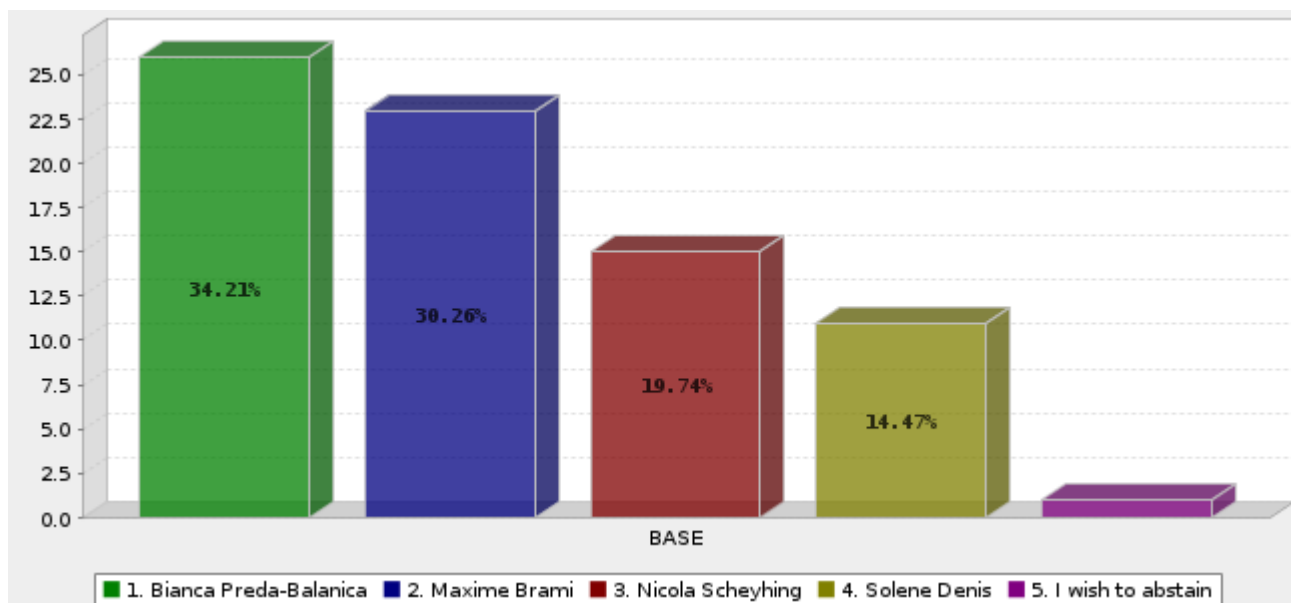

ECA Election Overview

Viewed	Started	Completed	Completion Rate	Drop Outs (After Starting)	Average Time to Complete Survey
40	38	37	97.37%	1	4 minutes

Early Career Archaeologists (ECA) Community Chairperson position - please vote for up to three candidates. You can read the candidate's statement by clicking on the candidate's name.

	Answer	Count	Percent
1.	Bianca Preda-Balanica	26	34.21%
2.	Maxime Brami	23	30.26%
3.	Nicola Scheyhing	15	19.74%
4.	Solene Denis	11	14.47%
5.	I wish to abstain	1	1.32%
	Total	76	100%
Mean : 2.184		Confidence Interval @ 95% : [1.936 - 2.432]	Standard Deviation : 1.104
		Standard Error : 0.127	