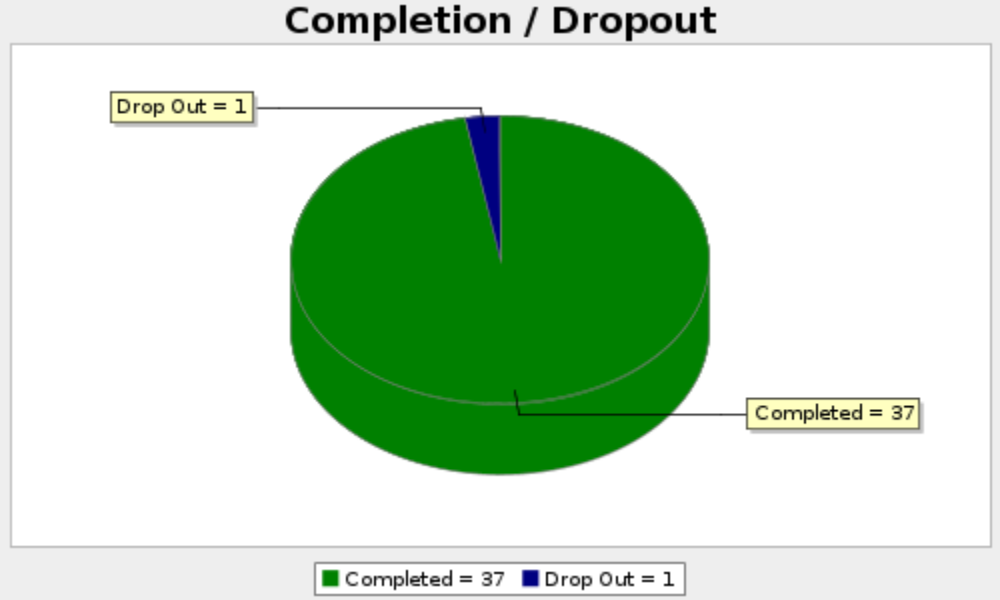

ECA Election Overview

Viewed	Started	Completed	Completion Rate	Drop Outs (After Starting)	Average Time to Complete Survey
40	38	37	97.37%	1	4 minutes

Early Career Archaeologists (ECA) Community Chairperson position - please vote for up to three candidates. You can read the candidate's statement by clicking on the candidate's name.